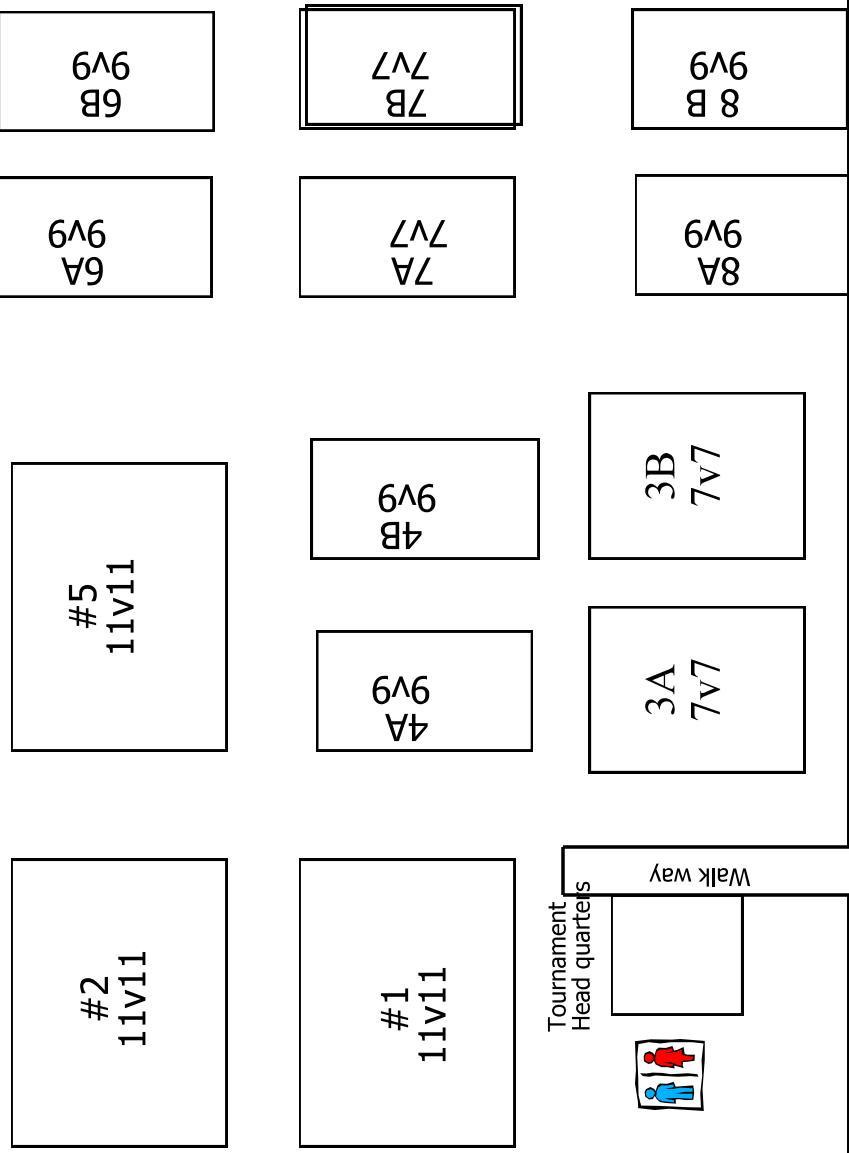

CSA Cup 2023 - Canyon View Park

1 70

Exit 28

Do not park on the south side of G road - Tickets will be given

24 Road/ Redlands Parkway